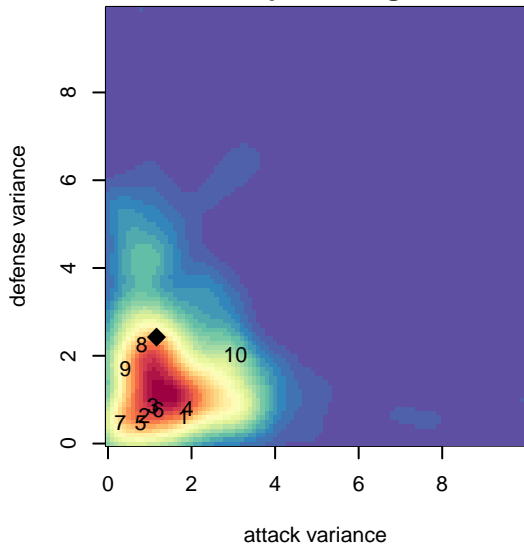

PVSC United Benfica B01

Portnuef Valley SC
Pocatello, ID
B01 total strength=1190
attack=4.33 defense=3.43

alt names used:
PVSC UNITED BENFICA

Venues played:
2016 Canyon Rim Classic U16-17B U17
2016 PVSC Spring Classic BU16
2017 Yellowstone Cup U17

**attack and defense variance (black dot)
relative to other teams
and top 10 in region**

**attack and defense rating
relative to others at age
and all opponents in last 13 months**

Performance relative to 13 month average