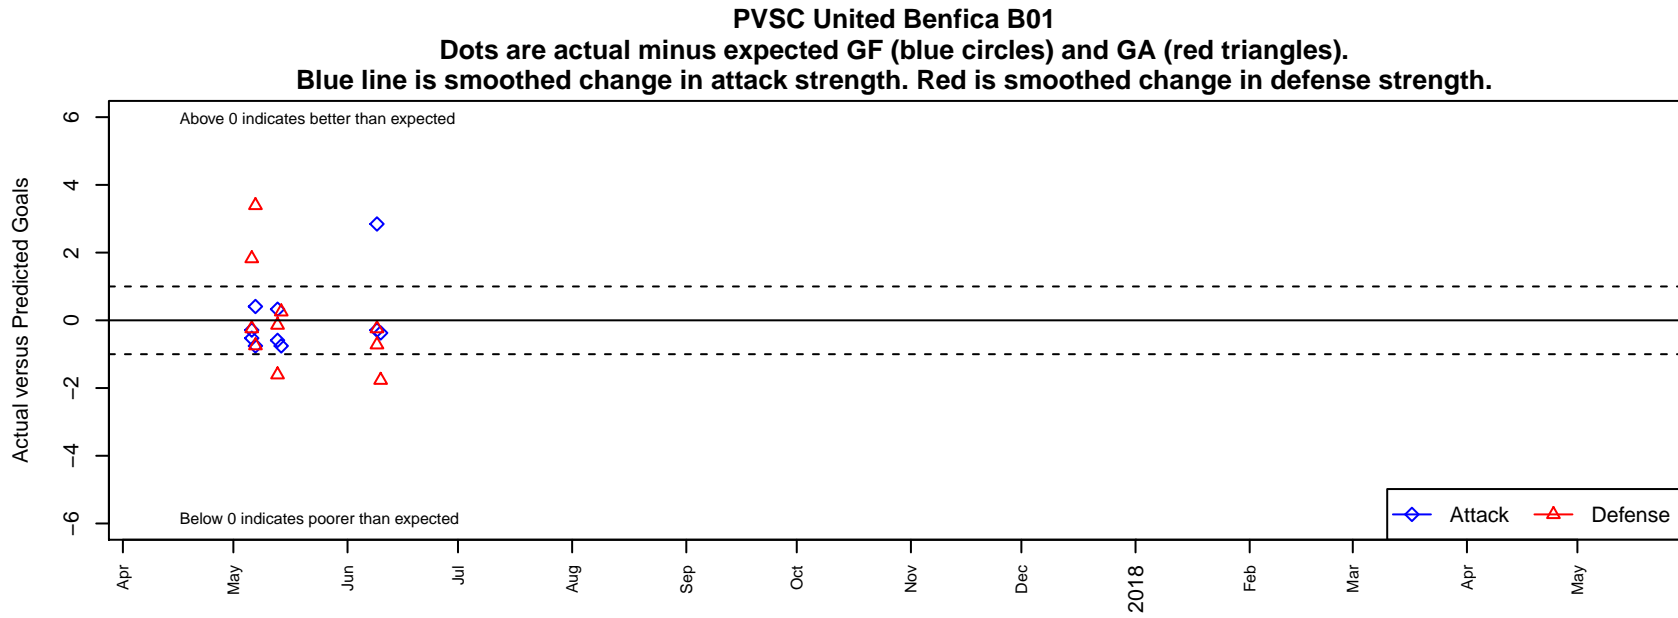

PVSC United Benfica B01

Portnuef Valley SC
Pocatello, ID
B01 total strength=1190
attack=4.33 defense=3.43

alt names used:
PVSC UNITED BENFICA

Venues played:
2016 Canyon Rim Classic U16-17B U17
2016 PVSC Spring Classic BU16
2017 Yellowstone Cup U17

**attack and defense variance (black dot)
relative to other teams
and top 10 in region**

**attack and defense rating
relative to others at age
and all opponents in last 13 months**

Performance relative to 13 month average