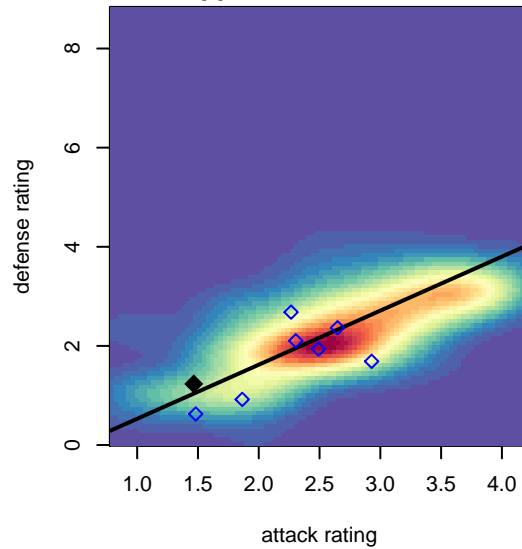

PVSC United Benfica B01

Portnuef Valley SC
Pocatello, ID
B01 total strength=1190
attack=4.33 defense=3.43

alt names used:
PVSC UNITED BENFICA

Venues played:
2016 Canyon Rim Classic U16-17B U17
2016 PVSC Spring Classic BU16
2017 Yellowstone Cup U17

**attack and defense variance (black dot)
relative to other teams
and top 10 in region**

**attack and defense rating
relative to others at age
and all opponents in last 13 months**

Performance relative to 13 month average