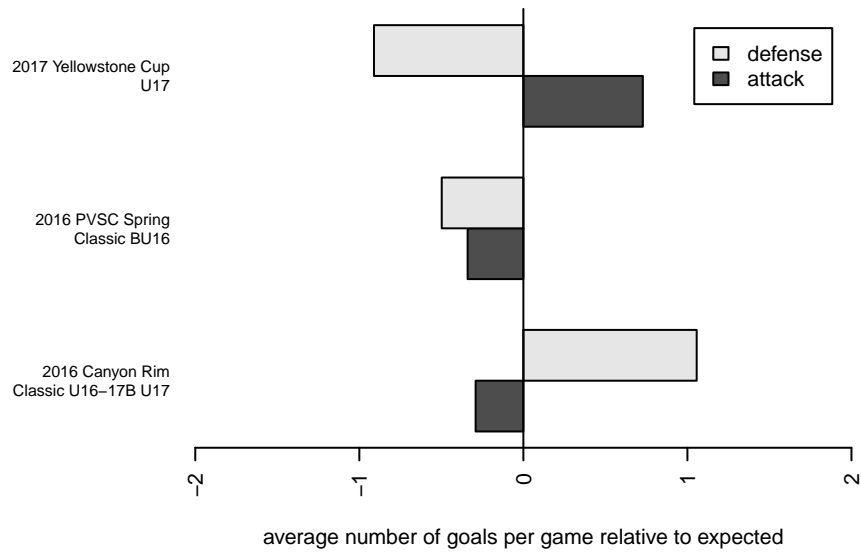

PVSC United Benfica B01

Portnuef Valley SC
Pocatello, ID
B01 total strength=1190
attack=4.33 defense=3.43

alt names used:
PVSC UNITED BENFICA

Venues played:
2016 Canyon Rim Classic U16-17B U17
2016 PVSC Spring Classic BU16
2017 Yellowstone Cup U17

**attack and defense variance (black dot)
relative to other teams
and top 10 in region**

**attack and defense rating
relative to others at age
and all opponents in last 13 months**

Performance relative to 13 month average